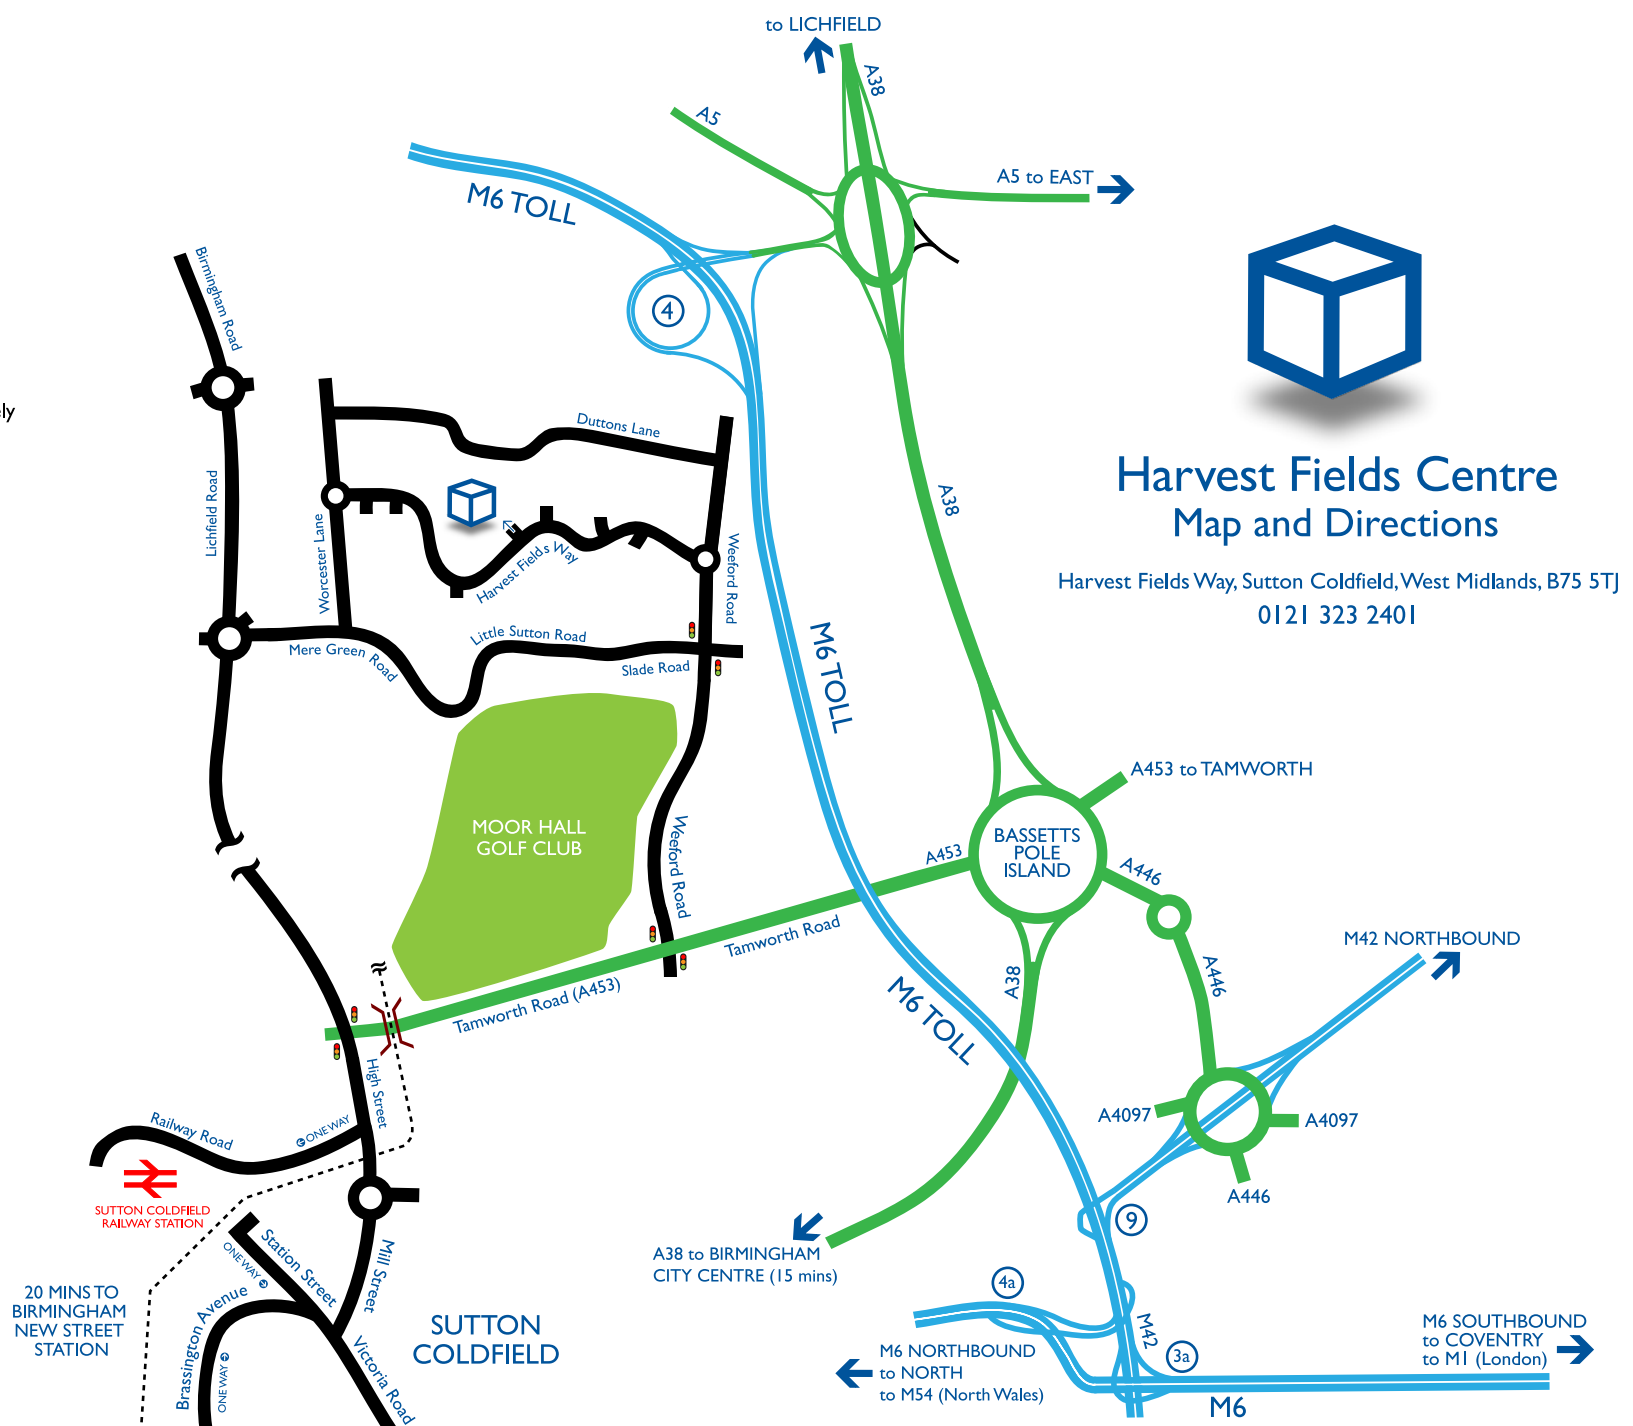

-  Motorway
-  'A' Road
-  Main Road
-  Harvest Fields Centre

Arriving by road:

Please note your SatNav may not accurately place us by postcode as we are in a brand new development. Refer to this map for your final approach.

We are 7 minutes from the Bassetts Pole junction on the A38.

Take the A453 towards Sutton Coldfield.

At the traffic lights turn right into Weeford Road.

We are just 1.5 miles away and there are signs to guide you.

Harvest Fields Centre is in a new housing development surrounded by a new park.

Arriving by rail:

Sutton Coldfield station is on the frequent cross city line.

Trains from New Street leave every 10 minutes and arrive in less than 20 minutes.

There is a small taxi rank and we can pre book taxis.

The taxi journey is just 2.5 miles.

Harvest Fields Centre Map and Directions

Harvest Fields Way, Sutton Coldfield, West Midlands, B75 5TJ
0121 323 2401